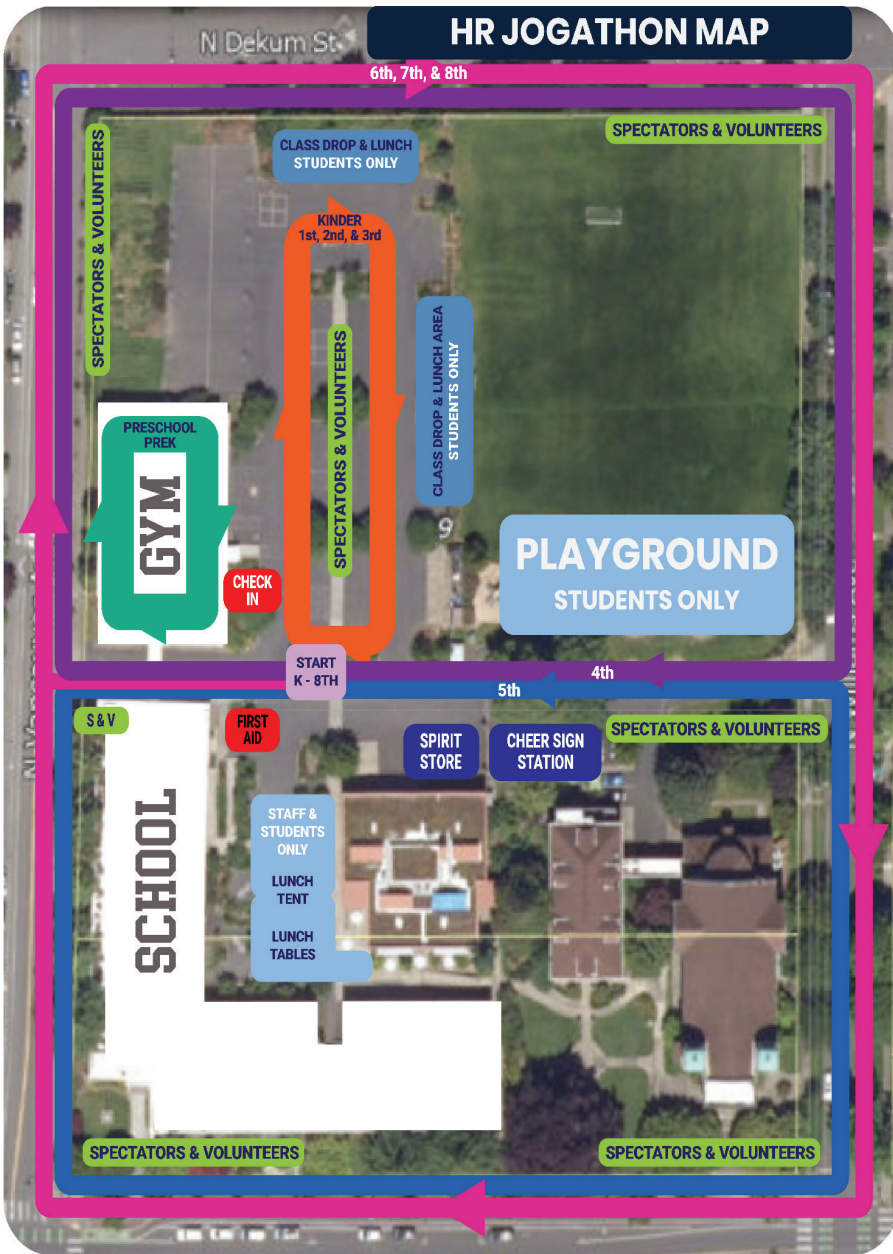

JOG-A-THON

FRIDAY, OCTOBER 13TH, 2023

Please remember to park off campus!

9:30 - 10:00 Preschool
10:00 - 10:30 Pre-K

9:30 - 10:30 Kinder, 1st 2nd & 3rd 4th 5th
--

10:45 - 11:45 6th 7th 8th

SPIRIT STORE
9:30 am - 11:30 am
Have you been waiting for the right time to get your spirit gear?
Accepting cash, check, & credit card.

CHEER PACKS
@ SPIRIT STORE \$6
Includes: 1 Pom Pom, 1 Handy Clapper, 3 Pieces of Chalk

CHEER SIGN STATION
Make a sign to cheer on your student!

CALLE 21

Neil Kelly

Sisters of Reparation of the Sacred Wounds of Jesus